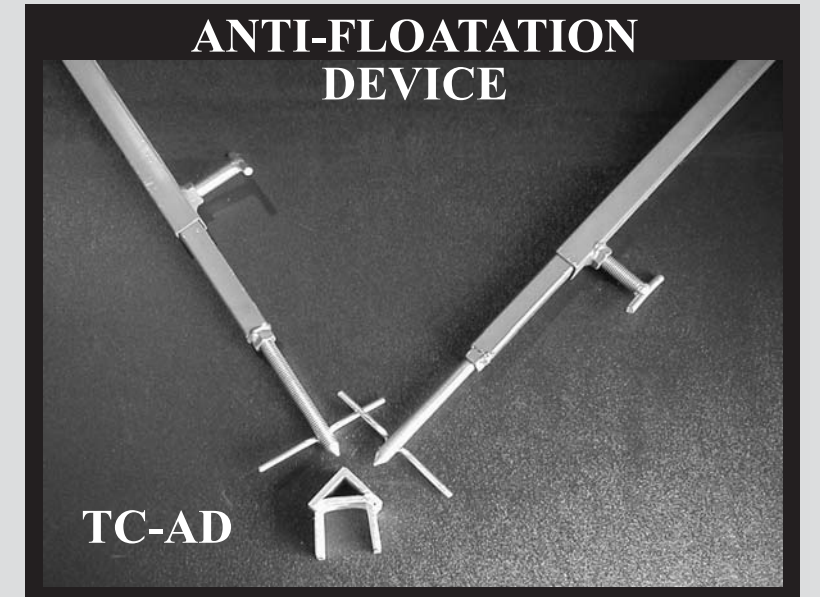

TRU-CONTOUR PARTS GALLERY

To order any of the above parts please call A-Lok Products the distributor of Tru-Contour Secondary Invert Systems. Please refer to name or code letters. Call 800-822-2565.

A-LOK
PRODUCTS, INC.
THE COMPANY WITH CONNECTIONS®
© 2008 A-LOK Products, Inc. Supercedes all previous literature