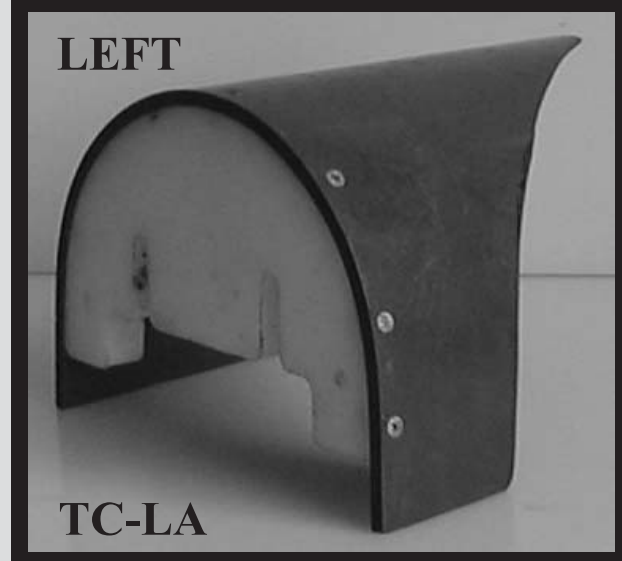

TRU-CONTOUR PARTS GALLERY

To order any of the above parts please call A-Lok Products the distributor of Tru-Contour Secondary Invert Systems. Please refer to name or code letters. Call 800-822-2565.

A-LOK
PRODUCTS, INC.
THE COMPANY WITH CONNECTIONS®
© 2008 A-LOK Products, Inc. Supercedes all previous literature