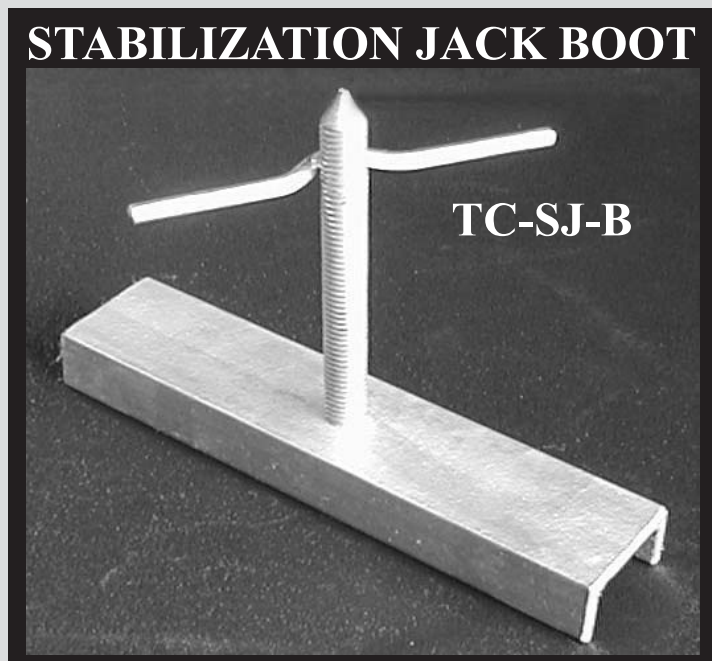

TRU-CONTOUR PARTS GALLERY

To order any of the above parts please call A-Lok Products the distributor of Tru-Contour Secondary Invert Systems. Please refer to name or code letters. Call 800-822-2565.

A-LOK
PRODUCTS, INC.
THE COMPANY WITH CONNECTIONS®
© 2008 A-LOK Products, Inc. Supercedes all previous literature