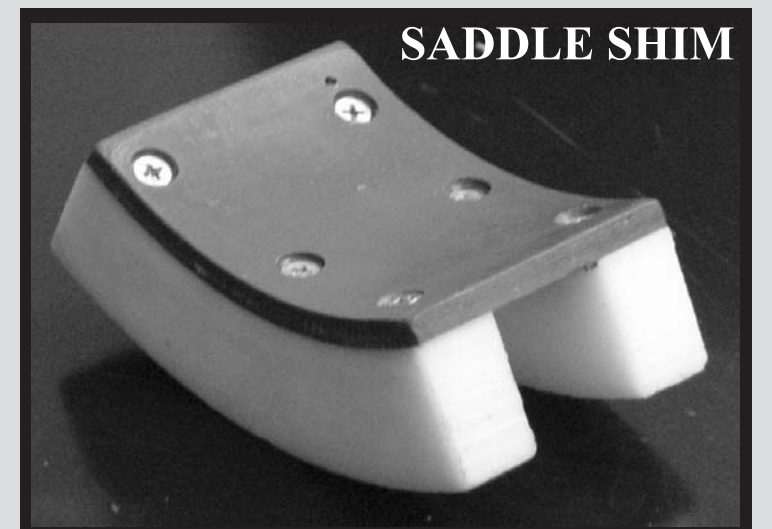

TRU-CONTOUR PARTS GALLERY

To order any of the above parts please call A-Lok Products the distributor of Tru-Contour Secondary Invert Systems. Please refer to name or code letters. Call 800-822-2565.

A-LOK
PRODUCTS, INC.
THE COMPANY WITH CONNECTIONS®
© 2008 A-LOK Products, Inc. Supercedes all previous literature