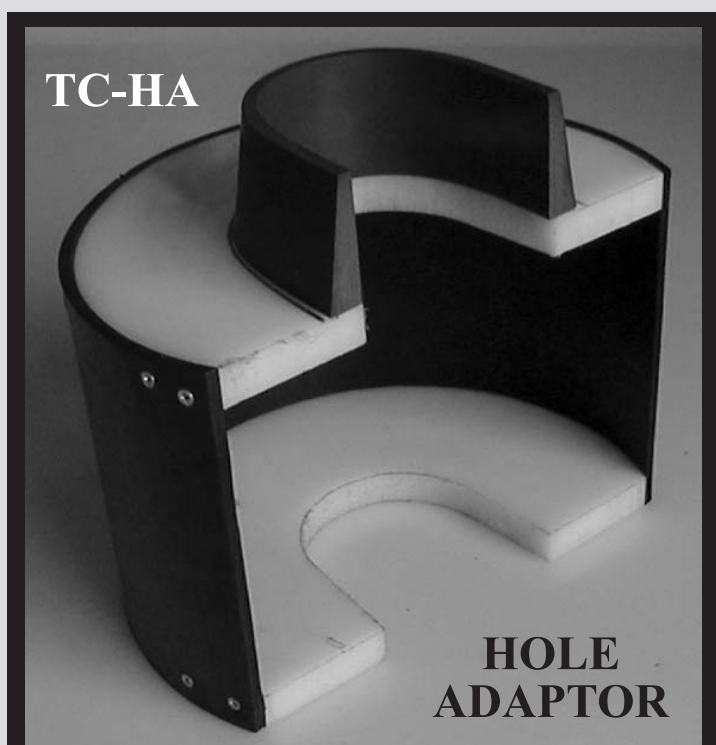

TRU-CONTOUR PARTS GALLERY

To order any of the above parts please call A-Lok Products the distributor of Tru-Contour Secondary Invert Systems. Please refer to name or code letters. Call 800-822-2565.

A-LOK
PRODUCTS, INC.
THE COMPANY WITH CONNECTIONS®
© 2008 A-LOK Products, Inc. Supercedes all previous literature