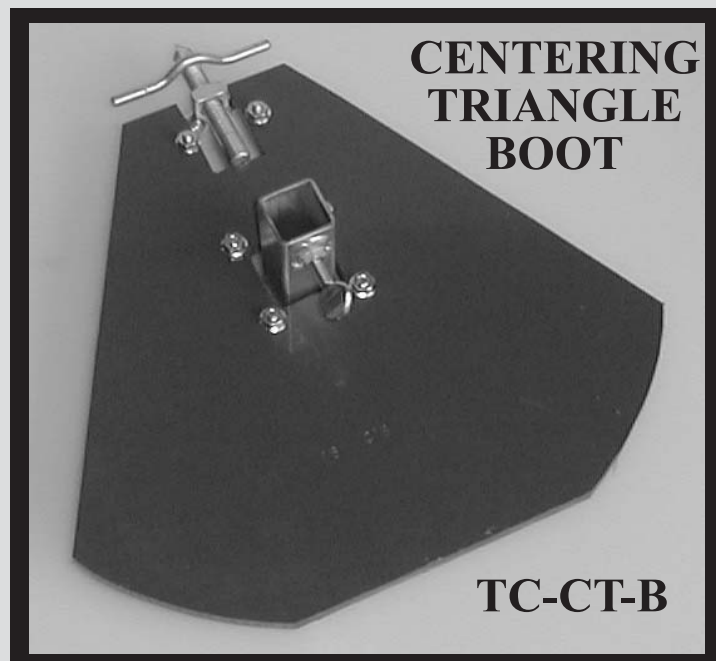

TRU-CONTOUR PARTS GALLERY

To order any of the above parts please call A-Lok Products the distributor of Tru-Contour Secondary Invert Systems. Please refer to name or code letters. Call 800-822-2565.

A-LOK
PRODUCTS, INC.
THE COMPANY WITH CONNECTIONS®
© 2008 A-LOK Products, Inc. Supercedes all previous literature