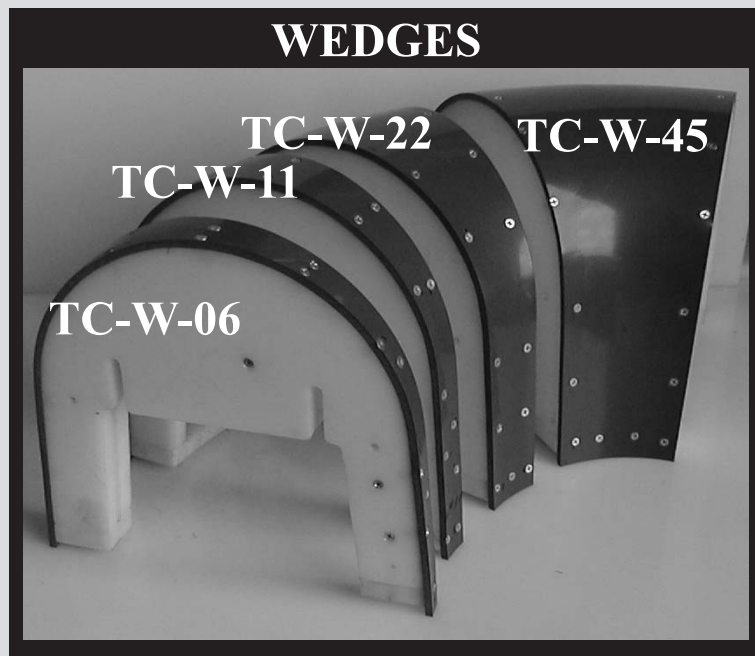

TRU-CONTOUR PARTS GALLERY

To order any of the above parts please call A-Lok Products the distributor of Tru-Contour Secondary Invert Systems. Please refer to name or code letters. Call 800-822-2565.

A-LOK
PRODUCTS, INC.
THE COMPANY WITH CONNECTIONS®
© 2008 A-LOK Products, Inc. Supercedes all previous literature