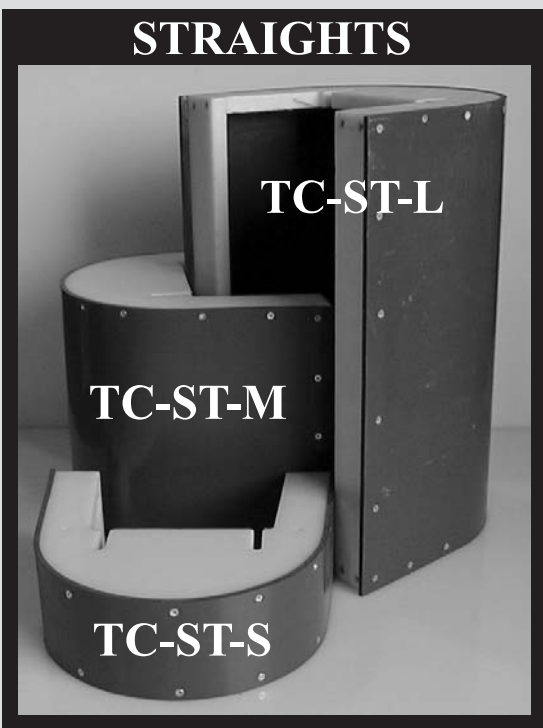

TRU-CONTOUR PARTS GALLERY

To order any of the above parts please call A-Lok Products the distributor of Tru-Contour Secondary Invert Systems. Please refer to name or code letters. Call 800-822-2565.

A-LOK
PRODUCTS, INC.
THE COMPANY WITH CONNECTIONS®
© 2008 A-LOK Products, Inc. Supercedes all previous literature