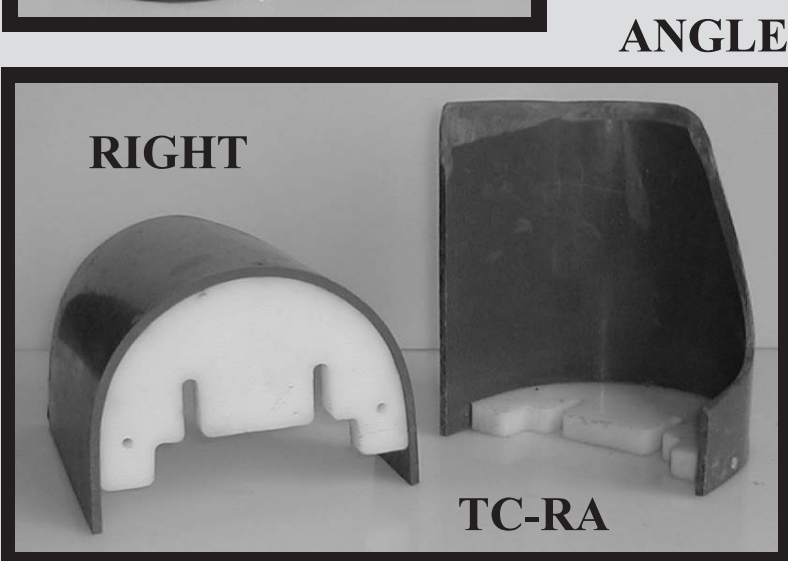

TRU-CONTOUR PARTS GALLERY

To order any of the above parts please call A-Lok Products the distributor of Tru-Contour Secondary Invert Systems. Please refer to name or code letters. Call 800-822-2565.

A-LOK
PRODUCTS, INC.
THE COMPANY WITH CONNECTIONS®
© 2008 A-LOK Products, Inc. Supercedes all previous literature