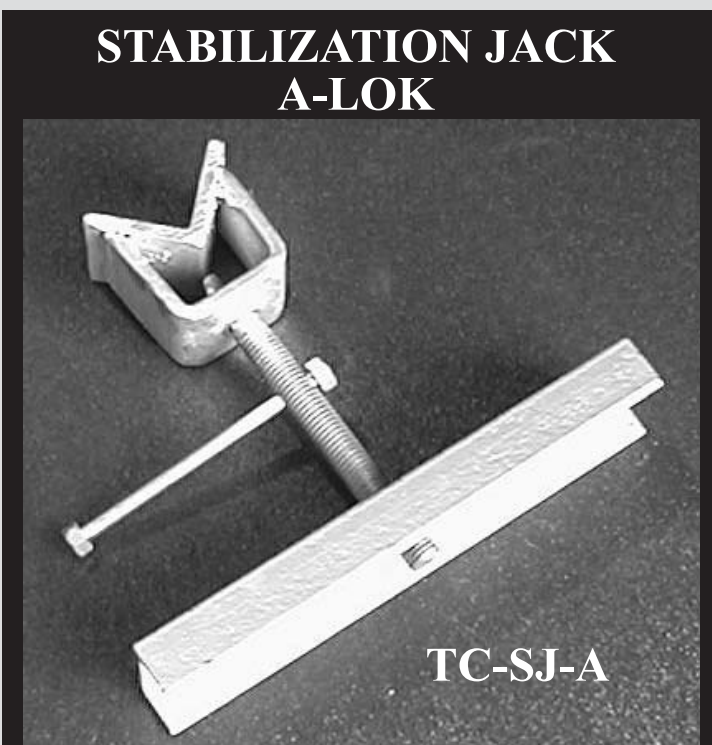

TRU-CONTOUR PARTS GALLERY

To order any of the above parts please call A-Lok Products the distributor of Tru-Contour Secondary Invert Systems. Please refer to name or code letters. Call 800-822-2565.

A-LOK
PRODUCTS, INC.
THE COMPANY WITH CONNECTIONS®
© 2008 A-LOK Products, Inc. Supercedes all previous literature